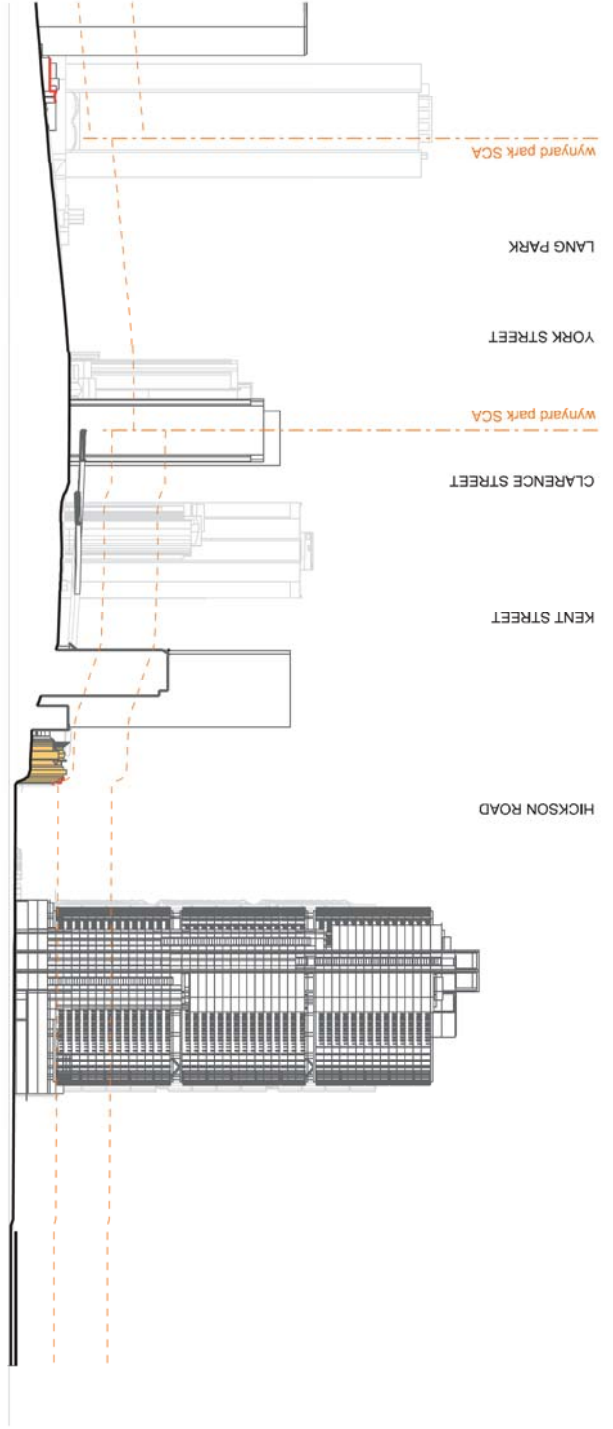

2 Bridge Street - Grosvenor Street