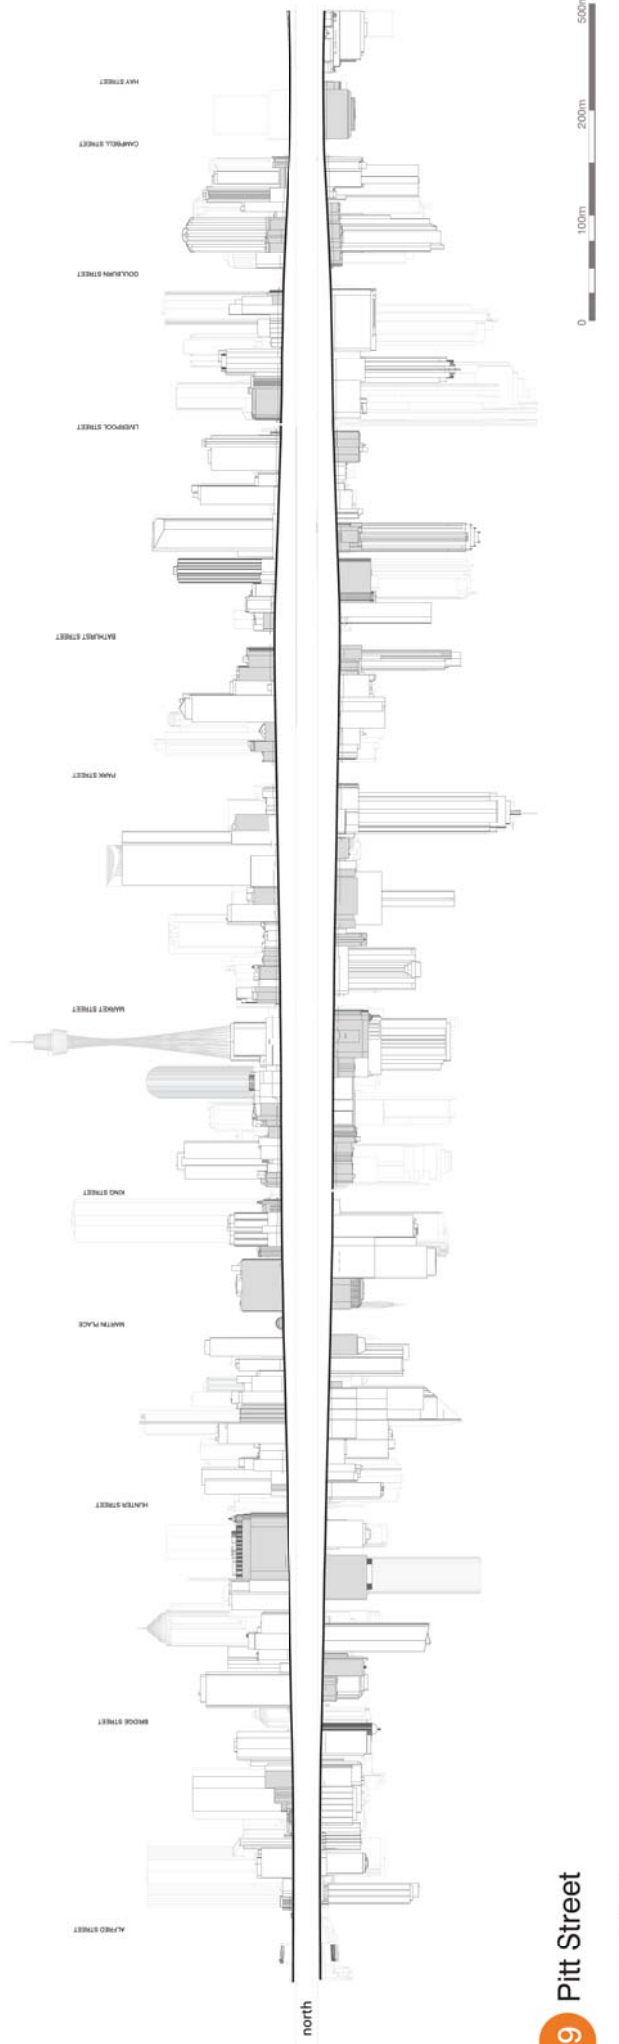

18 **Castlereagh Street**

19 **Pitt Street**