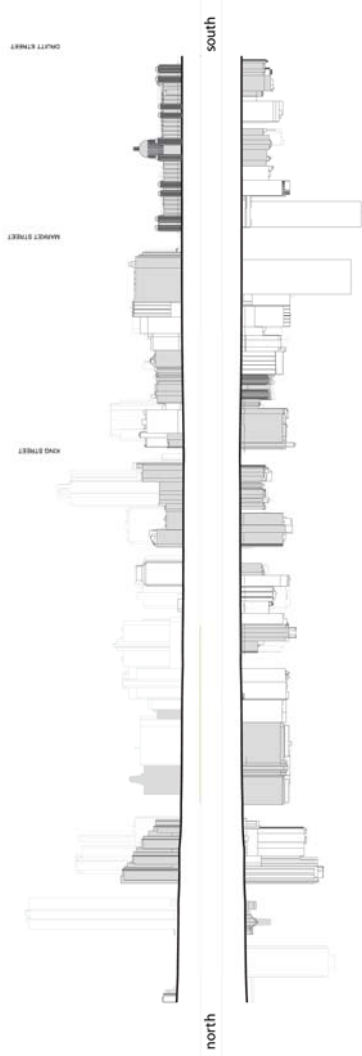

## East - West

- 1 Alfred Street - Albert Street
- 2 Grosvenor Street - Bridge Street
- 3 Margaret Street - Hunter street
- 4 Erskine Street - Martin Place
- 5 King Street
- 6 Market Street
- 7 Druiitt Street - Park Street
- 8 Bathurst Street - Stanley Street
- 9 Liverpool Street
- 10 Goulburn Street
- 11 Campbell Street
- 12 Hay Street

The report is divided into:

1. East West Streets;
2. North South Streets; and
3. Detail Sections

This information has been used to inform the Street Frontage Height and Setbacks Study and Special Character Area Study contained in Appendices D and E.

# EAST - WEST

970 **3** King Street

**6** Market Street

975

7 Druitt Street - Park Street

8 Bathurst Street - Stanley Street

# NORTH - SOUTH

15 Clarence Street

16 York Street

17 George Street