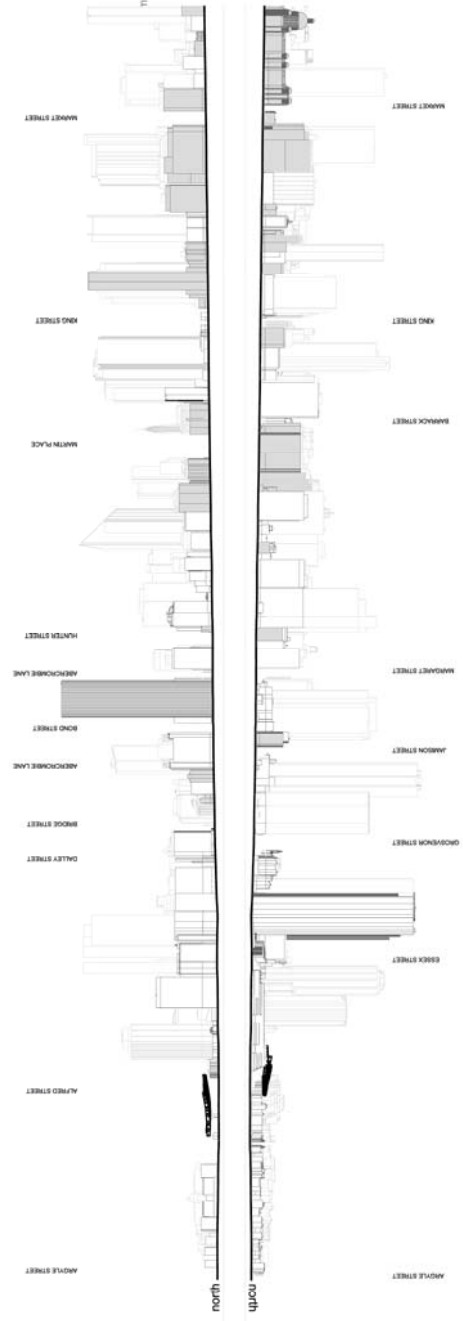

## East - West

- 1 Alfred Street - Albert Street
- 2 Grosvenor Street - Bridge Street
- 3 Margaret Street - Hunter street
- 4 Erskine Street - Martin Place
- 5 King Street
- 6 Market Street
- 7 Druiitt Street - Park Street
- 8 Bathurst Street - Stanley Street
- 9 Liverpool Street
- 10 Goulburn Street
- 11 Campbell Street
- 12 Hay Street

The report is divided into:

1. East West Streets;
2. North South Streets; and
3. Detail Sections

This information has been used to inform the Street Frontage Height and Setbacks Study and Special Character Area Study contained in Appendices D and E.

# EAST - WEST

970 **3** King Street

**6** Market Street

975

7 Druitt Street - Park Street

8 Bathurst Street - Stanley Street

# NORTH - SOUTH

15 Clarence Street

16 York Street

17 George Street