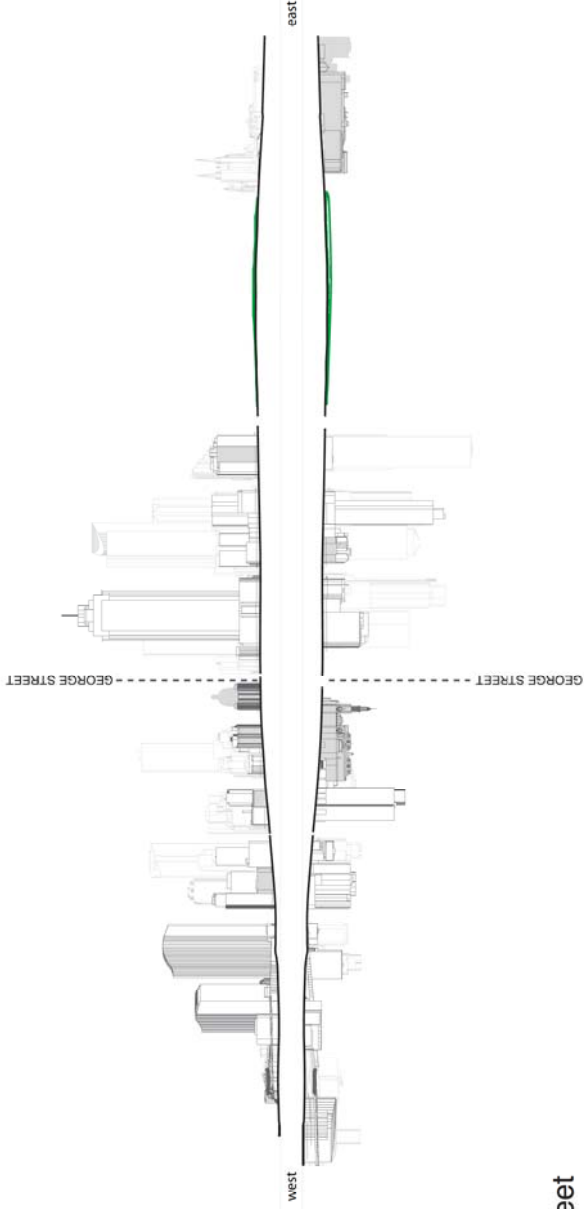

## Street Wall Heights

# EAST - WEST

970 **3** King Street

**6** Market Street

975

7 Druitt Street - Park Street

8 Bathurst Street - Stanley Street