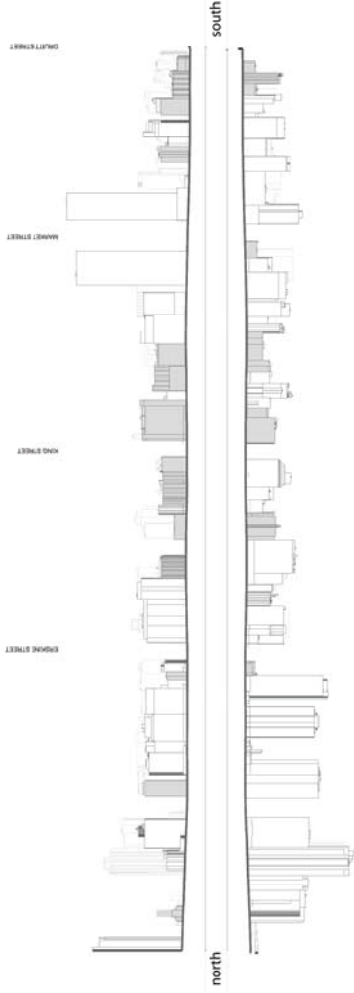

## East - West

- 1 Alfred Street - Albert Street
- 2 Grosvenor Street - Bridge Street
- 3 Margaret Street - Hunter street
- 4 Erskine Street - Martin Place
- 5 King Street
- 6 Market Street
- 7 Druiitt Street - Park Street
- 8 Bathurst Street - Stanley Street
- 9 Liverpool Street
- 10 Goulburn Street
- 11 Campbell Street
- 12 Hay Street

The report is divided into:

1. East West Streets;
2. North South Streets; and
3. Detail Sections

This information has been used to inform the Street Frontage Height and Setbacks Study and Special Character Area Study contained in Appendices D and E.

# EAST - WEST

970 **3** King Street

**6** Market Street

975

7 Druitt Street - Park Street

8 Bathurst Street - Stanley Street

# NORTH - SOUTH

15 Clarence Street

16 York Street

17 George Street