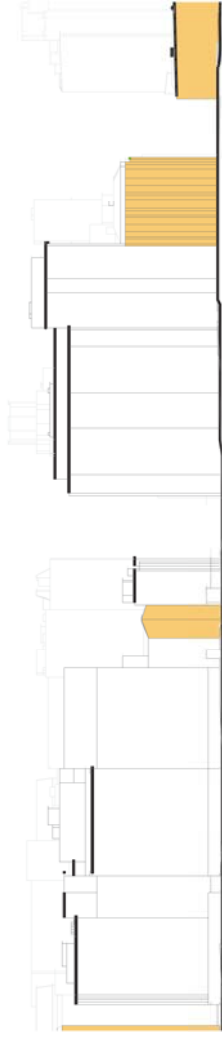

## East - West

- 1 Alfred Street - Albert Street
- 2 Grosvenor Street - Bridge Street
- 3 Margaret Street - Hunter street
- 4 Erskine Street - Martin Place
- 5 King Street
- 6 Market Street
- 7 Druiitt Street - Park Street
- 8 Bathurst Street - Stanley Street
- 9 Liverpool Street
- 10 Goulburn Street
- 11 Campbell Street
- 12 Hay Street

## North - South

- 13 Sussex Street
- 14 Kent Street
- 15 Clarence Street
- 16 York Street
- 17 George Street
- 18 Castlereagh Street
- 19 Pitt Street
- 20 Elizabeth Street
- 21 Philip Street

## PURPOSE OF THE STUDY

The purpose of this study was to document a number of key streets in the City of Sydney CBD in terms of current built form condition, height, street frontage height, setbacks and location of heritage items.

The report is divided into:

1. East West Streets;
2. North South Streets; and
3. Detail Sections

This information has been used to inform the Street Frontage Height and Setbacks Study and Special Character Area Study contained in Appendices D and E.