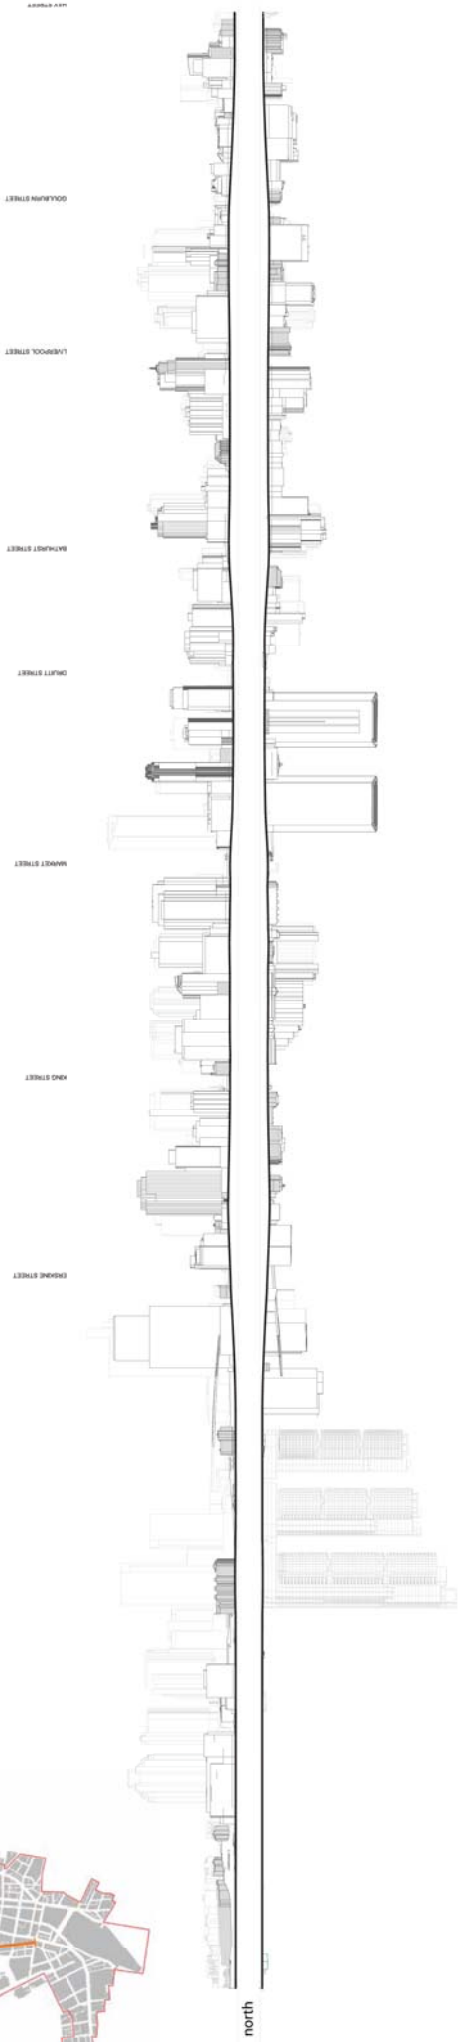

NORTH - SOUTH

13 Sussex Street