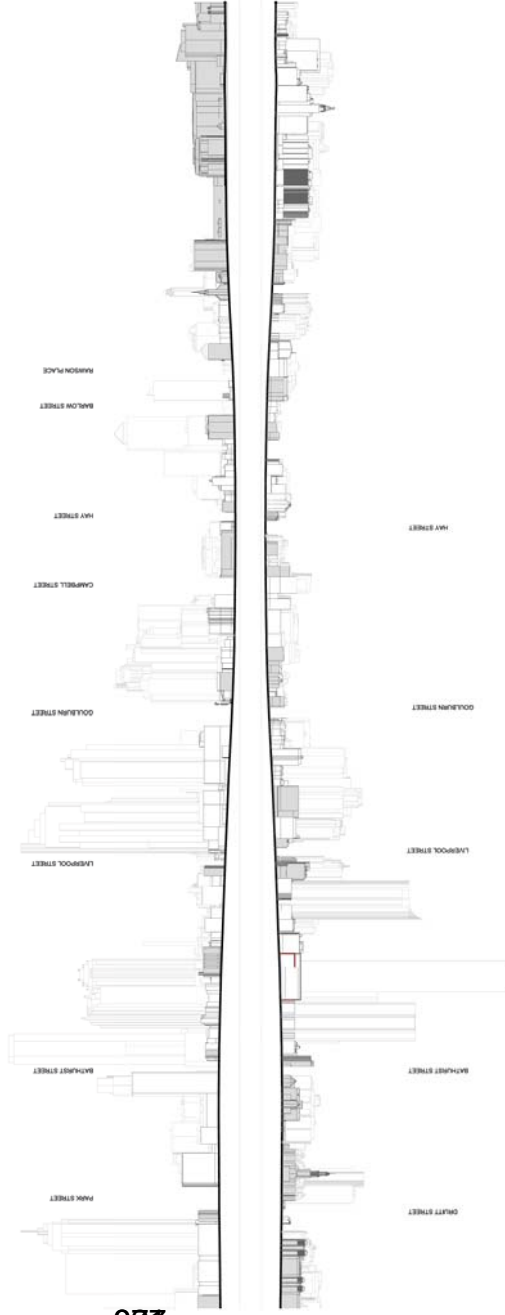

NORTH - SOUTH

927