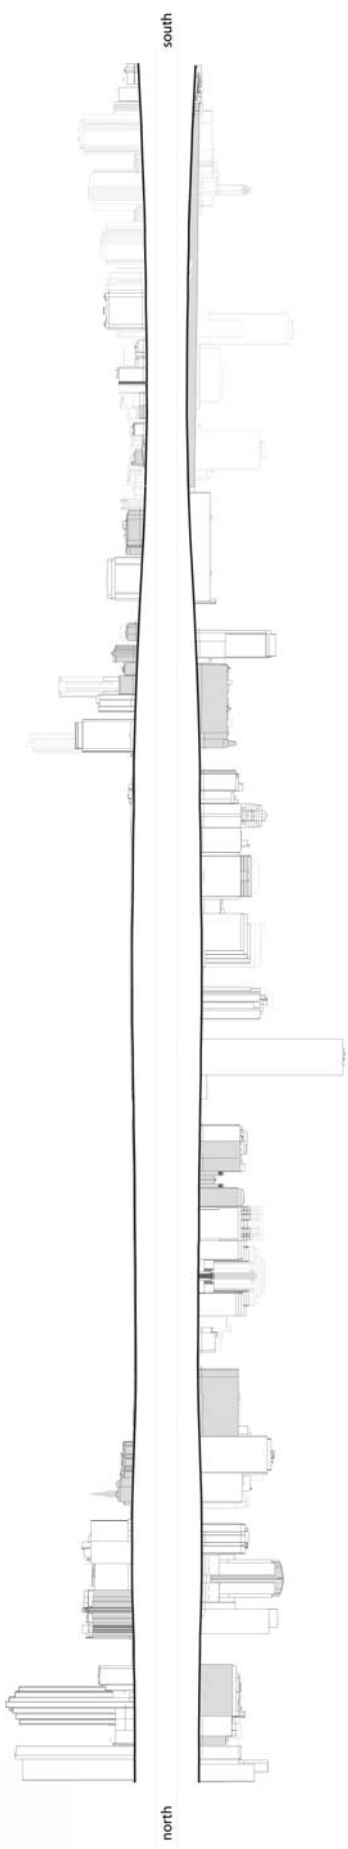

MARTIN PLACE
KING STREET
MARKET STREET
RAIN STREET
BARROOL STREET
COLLEGE STREET
CORNWALL STREET

929 **20** Elizabeth Street