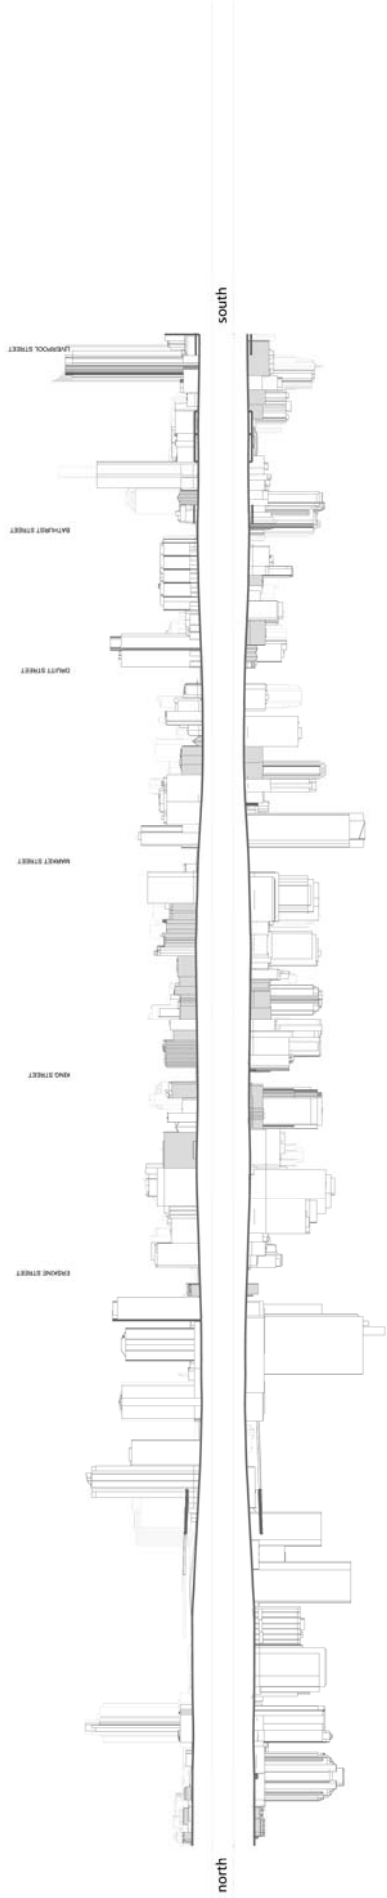

14 Kent Street